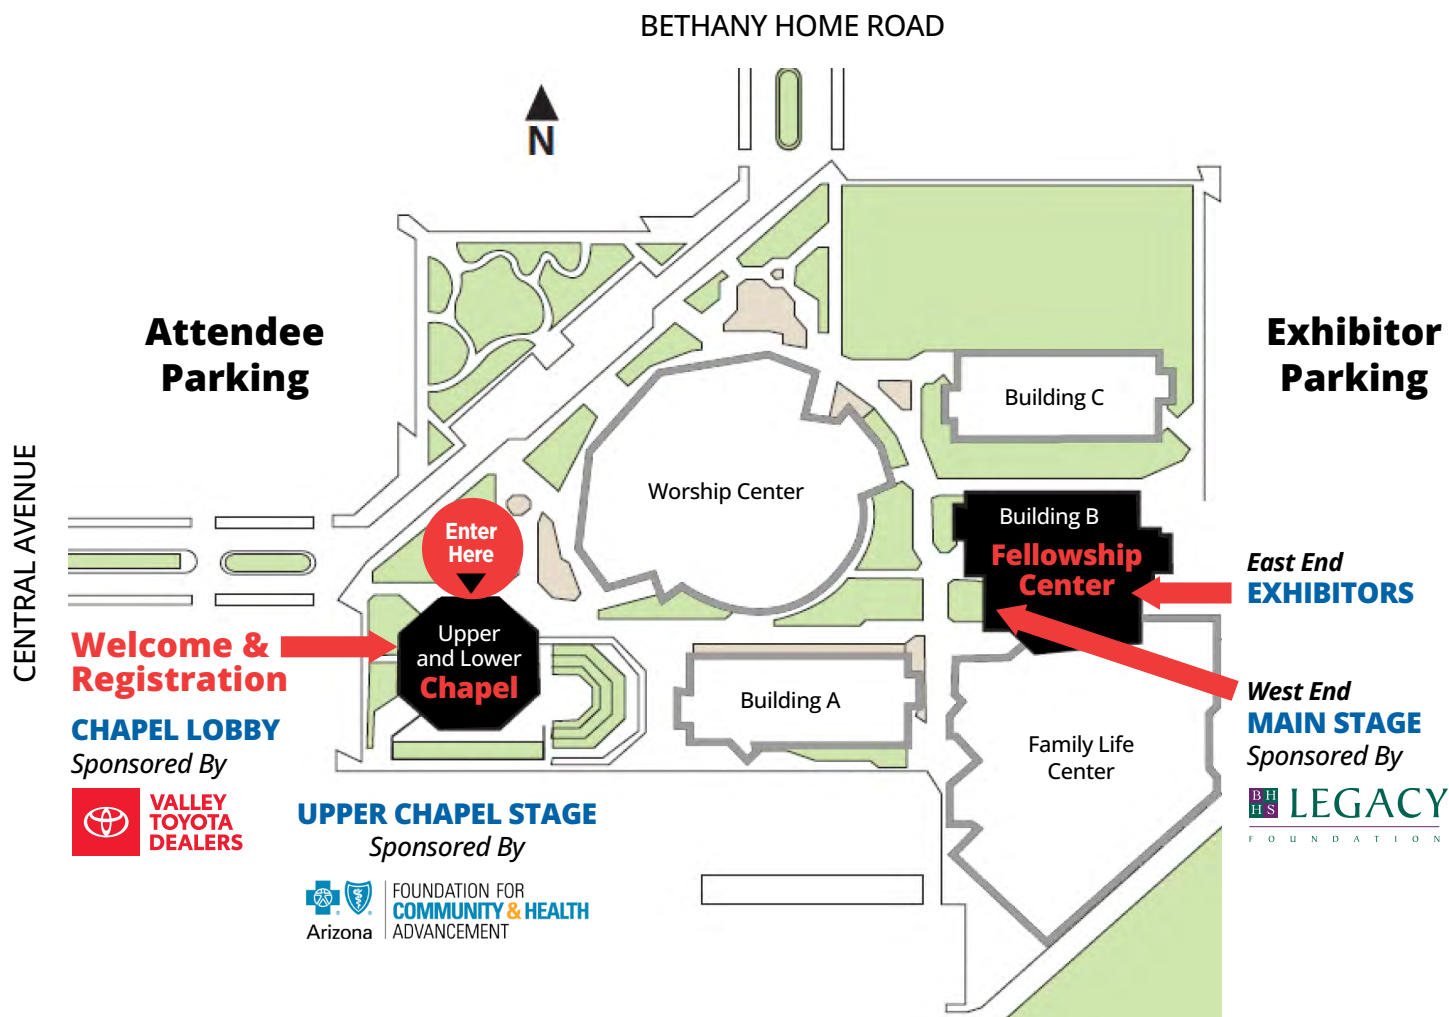

POWERofHOPE

Coming Together to Support Families

Conference Venue Map

North Phoenix Baptist Church | 5757 North Central Avenue, Phoenix

YOU ARE NOT ALONE

(602) 512-1454 | PALGROUP.ORG